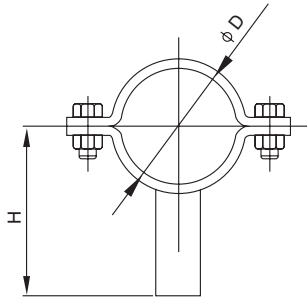

- ◆ Stainless Steel Sanitary Pipe Fitting
- ◆ Valve、Pump、Fluid Facility
- ◆ 不锈钢卫生级管件、阀门、泵、流体设备

管支架 Pipe holder

SPHS01

Size	H	D			
1"	61.0	25.4			
1.25"	64.0	31.8			
1.5"	67.0	38.1			
2"	74.0	50.8			
2.5"	80.0	63.5			
3"	86.0	76.2			
3.5"	93.0	89.0			
4"	100.0	101.6			
4.25"	102.0	108.0			
4.5"	105.0	114.0			
5"	115.0	133.0			
6"	128.0	159.0			

六角型管支架 Hexagon Pipe holder

SPHS02

Size	A	H			
1"	87.0	36.8			
1.5"	101.6	53.9			
2"	114.3	63.5			
2.5"	120.6	79.4			
3"	139.7	95.2			
4"	171.4	120.6			

六角型管支架 Hexagon Pipe holder

SPHS03

Size	A	H			
1"	87.0	36.8			
1.5"	101.6	53.9			
2"	114.3	63.5			
2.5"	120.6	79.4			
3"	139.7	95.2			
4"	171.4	120.6			

六角型管支架 Hexagon Pipe holder

SPHS04

Size	A	H			
1"	87.0	36.8			
1.5"	101.6	53.9			
2"	114.3	63.5			
2.5"	120.6	79.4			
3"	139.7	95.2			
4"	171.4	120.6			

- ◆ Stainless Steel Sanitary Pipe Fitting
- ◆ Valve、Pump、Fluid Facility
- ◆ 不锈钢卫生级管件、阀门、泵、流体设备

圆型管支架带柄 Round pipe holder with handle

SPHS05

Size	H	D				
1"	66.0	25.4				
1.5"	76.0	38.1				
2"	90.0	50.6				
2.5"	105.0	63.5				
3"	120.0	76.3				
4"	146.0	101.6				

六角型管支架带柄 Hexagon pipe holder with handle