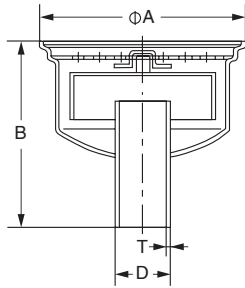

圆型管支架带柄 Round pipe holder with handle

SPHS05

Size	H	D				
1"	66.0	25.4				
1.5"	76.0	38.1				
2"	90.0	50.6				
2.5"	105.0	63.5				
3"	120.0	76.3				
4"	146.0	101.6				

六角型管支架带柄 Hexagon pipe holder with handle

SPHS06

Size	A	D	H			
1"	61.0	25.0	45.0			
1.5"	76.0	38.0	51.5			
2"	90.0	51.0	58.0			
2.5"	106.0	63.5	64.0			
3"	120.0	76.0	70.5			
4"	146.0	101.6	83.0			

六角型管支架带柄 Hexagon pipe holder with handle

SPHS07

Size	A	D				
1"	61.0	25.0				
1.5"	76.0	38.0				
2"	90.0	51.0				
2.5"	106.0	63.5				
3"	120.0	76.0				
4"	146.0	101.6				

- ◆ Stainless Steel Sanitary Pipe Fitting
- ◆ Valve、Pump、Fluid Facility
- ◆ 不锈钢卫生级管件、阀门、泵、流体设备

圆形地漏 Round Floor Drain

DIN FD01

Size	DxT	A	B		
DN50	52x1.5	190	170		
DN65	70x2.0	190	170		
DN80	85x2.0	190	170		
DN100	104x2.0	190	170		
2"	50.8x1.5	190	170		
2.5"	63.5x2.0	190	170		
3"	76.1x2.0	190	170		
3.5"	88.9x2.0	190	170		
4"	101.6x2.0	190	170		

方形地漏 Square Floor Drain

DIN FD02

Size	DxT	A	B		
DN50	52x1.5	190	170		
DN65	70x2.0	190	170		
DN80	85x2.0	190	170		
DN100	104x2.0	190	170		
2"	50.8x1.5	190	170		
2.5"	63.5x2.0	190	170		
3"	76.1x2.0	190	170		
3.5"	88.9x2.0	190	170		
4"	101.6x2.0	190	170		