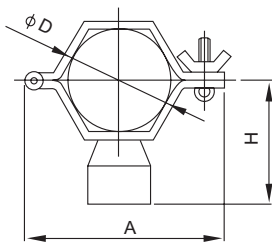

六角型管支架 Hexagon Pipe holder

SPHS04

Size	A	H			
1"	87.0	36.8			
1.5"	101.6	53.9			
2"	114.3	63.5			
2.5"	120.6	79.4			
3"	139.7	95.2			
4"	171.4	120.6			

- ◆ Stainless Steel Sanitary Pipe Fitting
- ◆ Valve、Pump、Fluid Facility
- ◆ 不锈钢卫生级管件、阀门、泵、流体设备

圆型管支架带柄 Round pipe holder with handle

SPHS05

Size	H	D				
1"	66.0	25.4				
1.5"	76.0	38.1				
2"	90.0	50.6				
2.5"	105.0	63.5				
3"	120.0	76.3				
4"	146.0	101.6				

六角型管支架带柄 Hexagon pipe holder with handle

SPHS06

Size	A	D	H			
1"	61.0	25.0	45.0			
1.5"	76.0	38.0	51.5			
2"	90.0	51.0	58.0			
2.5"	106.0	63.5	64.0			
3"	120.0	76.0	70.5			
4"	146.0	101.6	83.0			

六角型管支架带柄 Hexagon pipe holder with handle

SPHS07

Size	A	D				
1"	61.0	25.0				
1.5"	76.0	38.0				
2"	90.0	51.0				
2.5"	106.0	63.5				
3"	120.0	76.0				
4"	146.0	101.6				