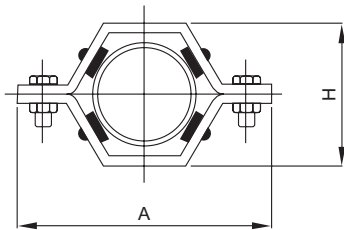

- ◆ Stainless Steel Sanitary Pipe Fitting
- ◆ Valve、Pump、Fluid Facility
- ◆ 不锈钢卫生级管件、阀门、泵、流体设备

管支架 Pipe holder

SPHS01

Size	H	D			
1"	61.0	25.4			
1.25"	64.0	31.8			
1.5"	67.0	38.1			
2"	74.0	50.8			
2.5"	80.0	63.5			
3"	86.0	76.2			
3.5"	93.0	89.0			
4"	100.0	101.6			
4.25"	102.0	108.0			
4.5"	105.0	114.0			
5"	115.0	133.0			
6"	128.0	159.0			

六角型管支架 Hexagon Pipe holder

SPHS02

Size	A	H			
1"	87.0	36.8			
1.5"	101.6	53.9			
2"	114.3	63.5			
2.5"	120.6	79.4			
3"	139.7	95.2			
4"	171.4	120.6			

六角型管支架 Hexagon Pipe holder

SPHS03

Size	A	H			
1"	87.0	36.8			
1.5"	101.6	53.9			
2"	114.3	63.5			
2.5"	120.6	79.4			
3"	139.7	95.2			
4"	171.4	120.6			

六角型管支架 Hexagon Pipe holder

SPHS04

Size	A	H			
1"	87.0	36.8			
1.5"	101.6	53.9			
2"	114.3	63.5			
2.5"	120.6	79.4			
3"	139.7	95.2			
4"	171.4	120.6			

- ◆ Stainless Steel Sanitary Pipe Fitting
- ◆ Valve、Pump、Fluid Facility
- ◆ 不锈钢卫生级管件、阀门、泵、流体设备

圆型管支架带柄 Round pipe holder with handle

SPHS05

Size	H	D				
1"	66.0	25.4				
1.5"	76.0	38.1				
2"	90.0	50.6				
2.5"	105.0	63.5				
3"	120.0	76.3				
4"	146.0	101.6				

六角型管支架带柄 Hexagon pipe holder with handle