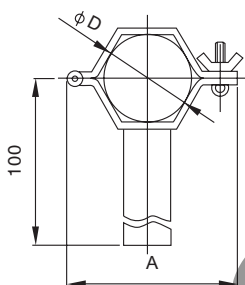

六角型管支架 Hexagon Pipe holder

SPHS04

Size	A	H			
1"	87.0	36.8			
1.5"	101.6	53.9			
2"	114.3	63.5			
2.5"	120.6	79.4			
3"	139.7	95.2			
4"	171.4	120.6			

- ◆ Stainless Steel Sanitary Pipe Fitting
- ◆ Valve、Pump、Fluid Facility
- ◆ 不锈钢卫生级管件、阀门、泵、流体设备

圆型管支架带柄 Round pipe holder with handle

SPHS05

Size	H	D				
1"	66.0	25.4				
1.5"	76.0	38.1				
2"	90.0	50.6				
2.5"	105.0	63.5				
3"	120.0	76.3				
4"	146.0	101.6				

六角型管支架带柄 Hexagon pipe holder with handle

SPHS06

Size	A	D	H			
1"	61.0	25.0	45.0			
1.5"	76.0	38.0	51.5			
2"	90.0	51.0	58.0			
2.5"	106.0	63.5	64.0			
3"	120.0	76.0	70.5			
4"	146.0	101.6	83.0			

六角型管支架带柄 Hexagon pipe holder with handle

SPHS07

Size	A	D				
1"	61.0	25.0				
1.5"	76.0	38.0				
2"	90.0	51.0				
2.5"	106.0	63.5				
3"	120.0	76.0				
4"	146.0	101.6				

- ◆ Stainless Steel Sanitary Pipe Fitting
- ◆ Valve、Pump、Fluid Facility
- ◆ 不锈钢卫生级管件、阀门、泵、流体设备

圆形地漏 Round Floor Drain

DIN FD01

Size	DxT	A	B		
DN50	52x1.5	190	170		
DN65	70x2.0	190	170		
DN80	85x2.0	190	170		
DN100	104x2.0	190	170		
2"	50.8x1.5	190	170		
2.5"	63.5x2.0	190	170		
3"	76.1x2.0	190	170		
3.5"	88.9x2.0	190	170		
4"	101.6x2.0	190	170		