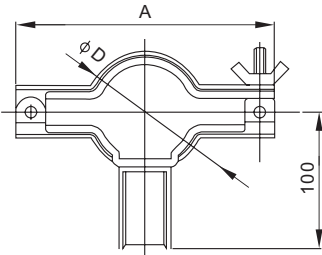

六角型管支架 Hexagon Pipe holder

SPHS02

Size	A	H			
1"	87.0	36.8			
1.5"	101.6	53.9			
2"	114.3	63.5			
2.5"	120.6	79.4			
3"	139.7	95.2			
4"	171.4	120.6			

六角型管支架 Hexagon Pipe holder

SPHS03

Size	A	H			
1"	87.0	36.8			
1.5"	101.6	53.9			
2"	114.3	63.5			
2.5"	120.6	79.4			
3"	139.7	95.2			
4"	171.4	120.6			

六角型管支架 Hexagon Pipe holder

SPHS04

Size	A	H			
1"	87.0	36.8			
1.5"	101.6	53.9			
2"	114.3	63.5			
2.5"	120.6	79.4			
3"	139.7	95.2			
4"	171.4	120.6			

- ◆ Stainless Steel Sanitary Pipe Fitting
- ◆ Valve、Pump、Fluid Facility
- ◆ 不锈钢卫生级管件、阀门、泵、流体设备

圆型管支架带柄 Round pipe holder with handle

SPHS05

Size	H	D				
1"	66.0	25.4				
1.5"	76.0	38.1				
2"	90.0	50.6				
2.5"	105.0	63.5				
3"	120.0	76.3				
4"	146.0	101.6				

六角型管支架带柄 Hexagon pipe holder with handle

SPHS06

Size	A	D	H			
1"	61.0	25.0	45.0			
1.5"	76.0	38.0	51.5			
2"	90.0	51.0	58.0			
2.5"	106.0	63.5	64.0			
3"	120.0	76.0	70.5			
4"	146.0	101.6	83.0			

六角型管支架带柄 Hexagon pipe holder with handle

SPHS07

Size	A	D				
1"	61.0	25.0				
1.5"	76.0	38.0				
2"	90.0	51.0				
2.5"	106.0	63.5				
3"	120.0	76.0				
4"	146.0	101.6				