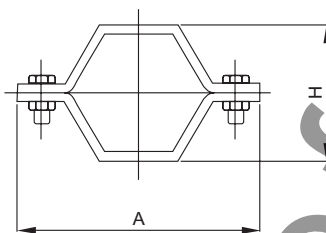

- ◆ Stainless Steel Sanitary Pipe Fitting
- ◆ Valve、Pump、Fluid Facility
- ◆ 不锈钢卫生级管件、阀门、泵、流体设备

管支架 Pipe holder

SPHS01

Size	H	D			
1"	61.0	25.4			
1.25"	64.0	31.8			
1.5"	67.0	38.1			
2"	74.0	50.8			
2.5"	80.0	63.5			
3"	86.0	76.2			
3.5"	93.0	89.0			
4"	100.0	101.6			
4.25"	102.0	108.0			
4.5"	105.0	114.0			
5"	115.0	133.0			
6"	128.0	159.0			

六角型管支架 Hexagon Pipe holder

SPHS02

Size	A	H			
1"	87.0	36.8			
1.5"	101.6	53.9			
2"	114.3	63.5			
2.5"	120.6	79.4			
3"	139.7	95.2			
4"	171.4	120.6			

六角型管支架 Hexagon Pipe holder

SPHS03

Size	A	H			
1"	87.0	36.8			
1.5"	101.6	53.9			
2"	114.3	63.5			
2.5"	120.6	79.4			
3"	139.7	95.2			
4"	171.4	120.6			

六角型管支架 Hexagon Pipe holder

SPHS04

Size	A	H			
1"	87.0	36.8			
1.5"	101.6	53.9			
2"	114.3	63.5			
2.5"	120.6	79.4			
3"	139.7	95.2			
4"	171.4	120.6			

- ◆ Stainless Steel Sanitary Pipe Fitting
- ◆ Valve、Pump、Fluid Facility
- ◆ 不锈钢卫生级管件、阀门、泵、流体设备

圆型管支架带柄 Round pipe holder with handle

SPHS05

Size	H	D				
1"	66.0	25.4				
1.5"	76.0	38.1				
2"	90.0	50.6				
2.5"	105.0	63.5				
3"	120.0	76.3				
4"	146.0	101.6				

六角型管支架带柄 Hexagon pipe holder with handle