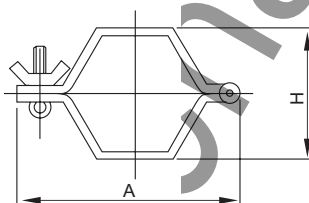

- ◆ Stainless Steel Sanitary Pipe Fitting
- ◆ Valve、Pump、Fluid Facility
- ◆ 不锈钢卫生级管件、阀门、泵、流体设备

管支架 Pipe holder

SPHS01

Size	H	D			
1"	61.0	25.4			
1.25"	64.0	31.8			
1.5"	67.0	38.1			
2"	74.0	50.8			
2.5"	80.0	63.5			
3"	86.0	76.2			
3.5"	93.0	89.0			
4"	100.0	101.6			
4.25"	102.0	108.0			
4.5"	105.0	114.0			
5"	115.0	133.0			
6"	128.0	159.0			

六角型管支架 Hexagon Pipe holder

SPHS02

Size	A	H			
1"	87.0	36.8			
1.5"	101.6	53.9			
2"	114.3	63.5			
2.5"	120.6	79.4			
3"	139.7	95.2			
4"	171.4	120.6			

六角型管支架 Hexagon Pipe holder

SPHS03

Size	A	H			
1"	87.0	36.8			
1.5"	101.6	53.9			
2"	114.3	63.5			
2.5"	120.6	79.4			
3"	139.7	95.2			
4"	171.4	120.6			

六角型管支架 Hexagon Pipe holder

SPHS04

Size	A	H			
1"	87.0	36.8			
1.5"	101.6	53.9			
2"	114.3	63.5			
2.5"	120.6	79.4			
3"	139.7	95.2			
4"	171.4	120.6			

- ◆ Stainless Steel Sanitary Pipe Fitting
- ◆ Valve、Pump、Fluid Facility
- ◆ 不锈钢卫生级管件、阀门、泵、流体设备

圆型管支架带柄 Round pipe holder with handle

SPHS05

Size	H	D				
1"	66.0	25.4				
1.5"	76.0	38.1				
2"	90.0	50.6				
2.5"	105.0	63.5				
3"	120.0	76.3				
4"	146.0	101.6				

六角型管支架带柄 Hexagon pipe holder with handle