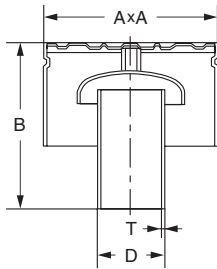

SPHS06

Size	A	D	H			
1"	61.0	25.0	45.0			
1.5"	76.0	38.0	51.5			
2"	90.0	51.0	58.0			
2.5"	106.0	63.5	64.0			
3"	120.0	76.0	70.5			
4"	146.0	101.6	83.0			

六角型管支架带柄 Hexagon pipe holder with handle

SPHS07

Size	A	D				
1"	61.0	25.0				
1.5"	76.0	38.0				
2"	90.0	51.0				
2.5"	106.0	63.5				
3"	120.0	76.0				
4"	146.0	101.6				

- ◆ Stainless Steel Sanitary Pipe Fitting
- ◆ Valve、Pump、Fluid Facility
- ◆ 不锈钢卫生级管件、阀门、泵、流体设备

圆形地漏 Round Floor Drain

DIN FD01

Size	DxT	A	B		
DN50	52x1.5	190	170		
DN65	70x2.0	190	170		
DN80	85x2.0	190	170		
DN100	104x2.0	190	170		
2"	50.8x1.5	190	170		
2.5"	63.5x2.0	190	170		
3"	76.1x2.0	190	170		
3.5"	88.9x2.0	190	170		
4"	101.6x2.0	190	170		

方形地漏 Square Floor Drain

DIN FD02

Size	DxT	A	B		
DN50	52x1.5	190	170		
DN65	70x2.0	190	170		
DN80	85x2.0	190	170		
DN100	104x2.0	190	170		
2"	50.8x1.5	190	170		
2.5"	63.5x2.0	190	170		
3"	76.1x2.0	190	170		
3.5"	88.9x2.0	190	170		
4"	101.6x2.0	190	170		